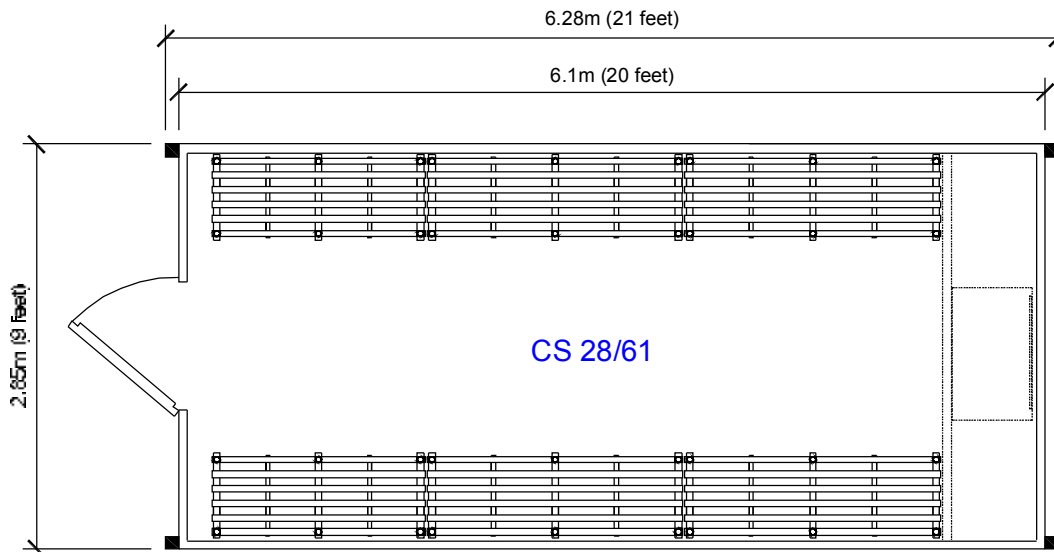

## Layout and Dimensions Scale 1:50

## Equipment Specifications - Standard Layout

### Technical Specifications

	CS 28/36	CS 28/61
Internal height:	2.3m (7 feet 6½")	2.3m (7 feet 6½")
External Length:	3.6m (11 feet 9¾")	6.1m (20 feet 0¼")
External Width:	2.85m (9 feet 4¼")	2.85m (9 feet 4¼")
External Height:	2.84m (9 feet 3¾")	2.84m (9 feet 3¾")
External Height on Lorry:	4.5m (14 feet 9¼")	4.5m (14 feet 9¼")
Weight:	1.25 tonnes (approx.)	2.0 tonnes (approx.)