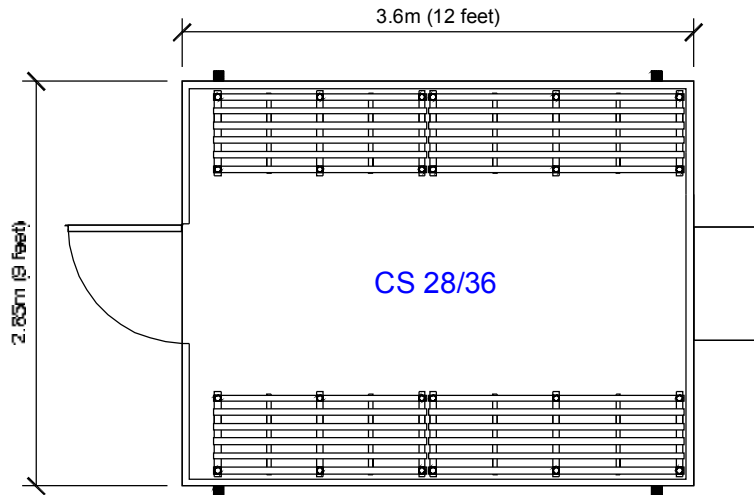

## Layout and Dimensions Scale 1:50

### Technical Specifications

	CS 28/36	CS 28/61
Internal height:	2.3m (7 feet 6½")	2.3m (7 feet 6½")
External Length:	3.6m (11 feet 9¾")	6.1m (20 feet 0¼")
External Width:	2.85m (9 feet 4¼")	2.85m (9 feet 4¼")
External Height:	2.84m (9 feet 3¾")	2.84m (9 feet 3¾")
External Height on Lorry:	4.5m (14 feet 9¼")	4.5m (14 feet 9¼")
Weight:	1.25 tonnes (approx.)	2.0 tonnes (approx.)