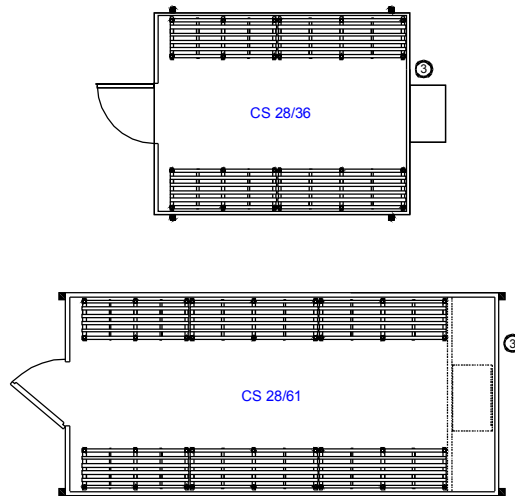

### CS 28/61:

4 Tier Racking / over 31m<sup>3</sup> (1100cu.ft.) storage space

Temperature range 0° to +5° for use as Chiller or Fridge or -22° to -18° for use a Freezer unit.

Foodsafe wipe-clean walls and ceiling surfaces

### Technical Specifications

	CS 28/36	CS 28/61
Internal height:	2.3m (7 feet 6½")	2.3m (7 feet 6½")
External Length:	3.6m (11 feet 9¾")	6.1m (20 feet 0¼")
External Width:	2.85m (9 feet 4¼")	2.85m (9 feet 4¼")
External Height:	2.84m (9 feet 3¾")	2.84m (9 feet 3¾")
External Height on Lorry:	4.5m (14 feet 9¼")	4.5m (14 feet 9¼")
Weight:	1.25 tonnes (approx.)	2.0 tonnes (approx.)