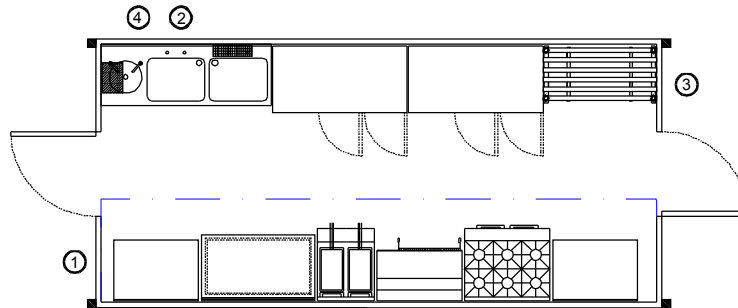

## Layout and Dimensions

SCALE 1:50

## General Description

The MK 28/62 is a medium sized production kitchen with sufficient space for up to four chefs to work in comfort. Fitted with a wide range of equipment, this unit is designed to enable the production of up to 200 meals per session. However, depending upon your menu or operational requirements the layout can be adapted to meet your specific needs by choosing other items of optional equipment.

### Technical Specifications

Internal height:	2.3m (7 feet 6½")
External Length:	6.2m (20 feet 4")
External Width:	2.85m (9 feet 4¼")
External Height:	2.84m (9 feet 3¾")
External Height on Lorry:	4.5m (14 feet 9¼")
Weight:	2.75 tonnes (approx.)