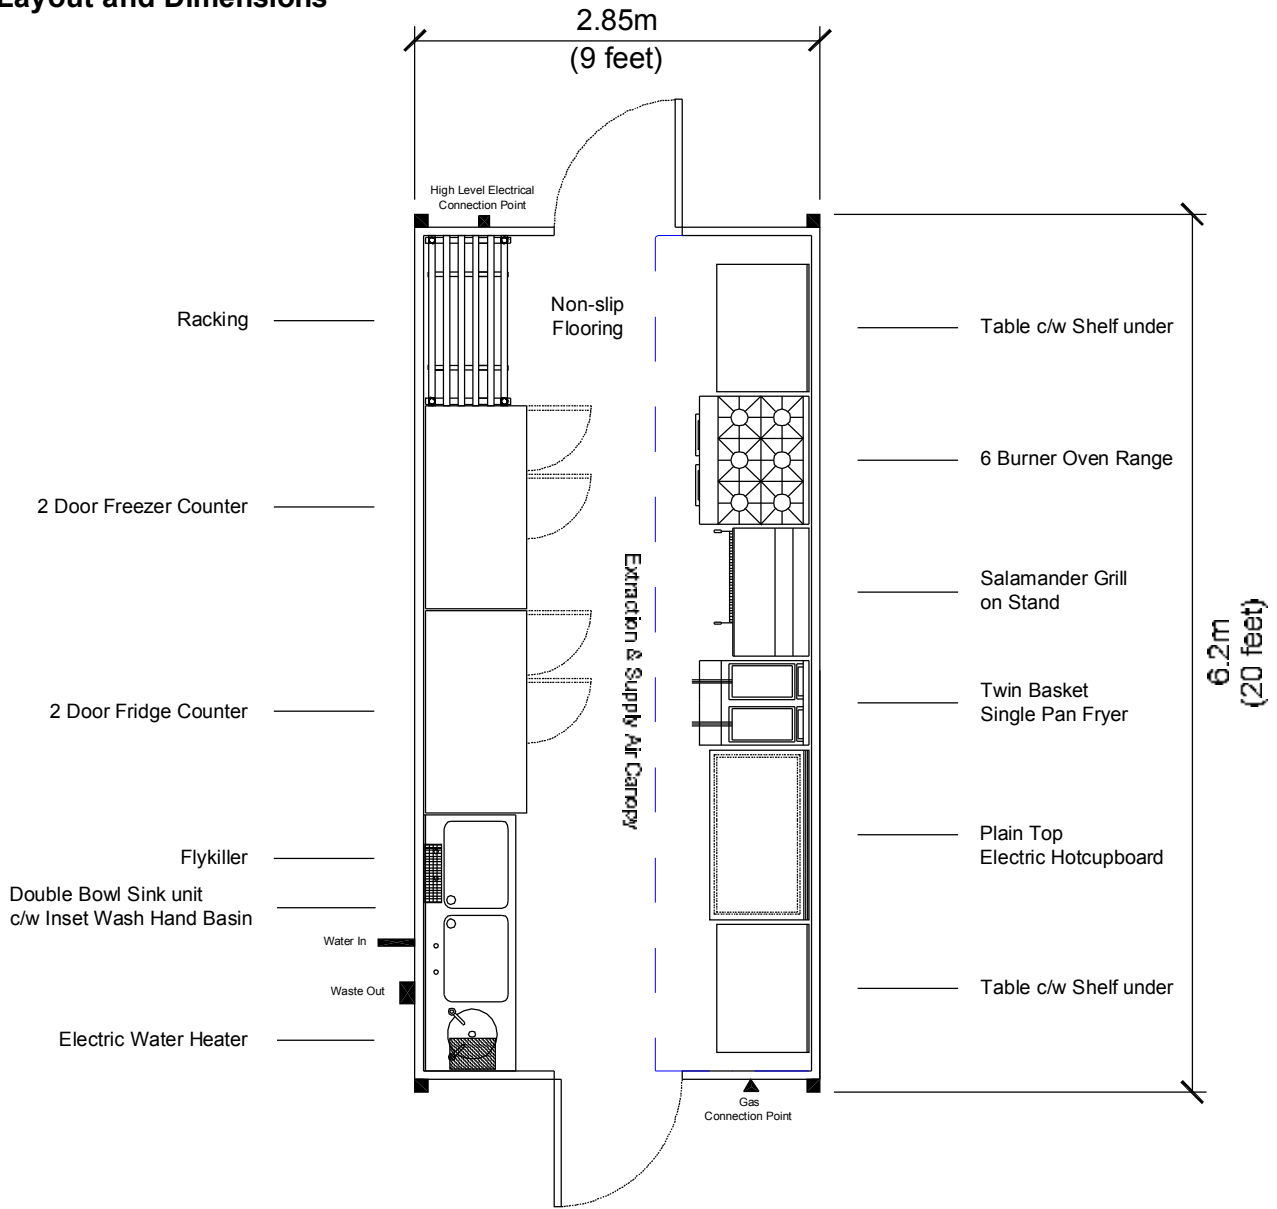

## Layout and Dimensions

SCALE 1:50

## General Description

The MK 28/62 is a medium sized production kitchen with sufficient space for up to four chefs to work in comfort. Fitted with a wide range of equipment, this unit is designed to enable the production of up to 200 meals per session. However, depending upon your menu or operational requirements the layout can be adapted to meet your specific needs by choosing other items of optional equipment.

## Equipment Specifications - Standard Layout

6 Burner Oven Range on Lockable Castors	Stainless Steel Extraction and Supply Air Canopy c/w Removable Grease Filters for cleaning
Large Salamander Grill on Mobile Stand or Table	Foodsafe wipe-clean walls and ceiling surfaces
Twin Basket Single Pan Deep Fat Fryer	Non-slip safety flooring in either heat-welded vinyl or aluminium dural checker-plate finish
Electric Plain Top Hotcupboard	Hygienic Vapourproof Fluorescent lighting
2 x Stainless Steel Tables c/w Undershelf	Wall-mounted Flykiller
4 Tier Storage Rack	Wall-mounted Soap Dispenser
2 Door 12.5cu.ft. Freezer Counter	Wall-mounted Disposable Towel Dispenser
2 Door 12.5cu.ft. Fridge Counter	Fire Extinguisher
Double Bowl Single Drainer Sink unit c/w Inset Wash Hand Basin and Undershelf	Fire Blanket
Electric Wall-mounted Water Heater	First Aid Kit

### Technical Specifications

Internal height:	2.3m (7 feet 6½")
External Length:	6.2m (20 feet 4")
External Width:	2.85m (9 feet 4¼")
External Height:	2.84m (9 feet 3¾")
External Height on Lorry:	4.5m (14 feet 9¼")
Weight:	2.75 tonnes (approx.)